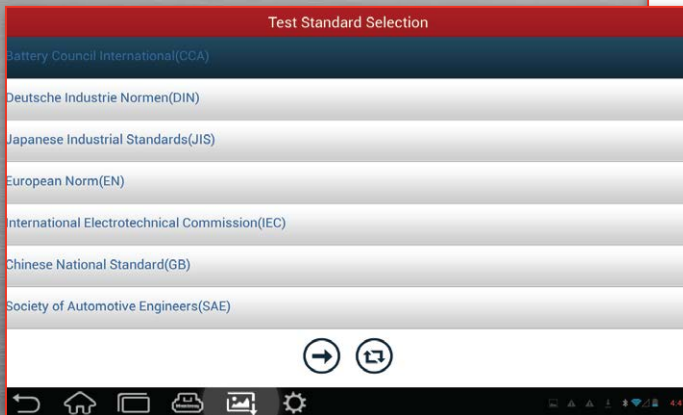

Standard Test Selection Menu

LAUNCH

When Ordering Your Batterybox Please Reference:
Part # 301020576

www.launchtechusa.com

p: 1-877-528-6249 • f: 562-463-1590
LAUNCH Tech USA Inc. • 1820 S. Milliken Ave. • Ontario, CA 91761

X-431 PAD II Not Included Must Be Purchased Separately
Equipment specifications and availability are subject to change without notice.