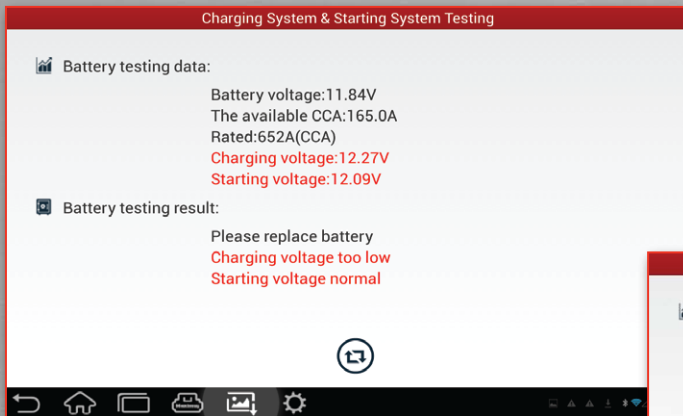

The Batterybox is easy-to-use, compact and portable, and with the PAD II, you can view test results in full color, along with test data & report printing capabilities.

Inside The Vehicle Charging & Starting System Test Data And Results: Failing Results