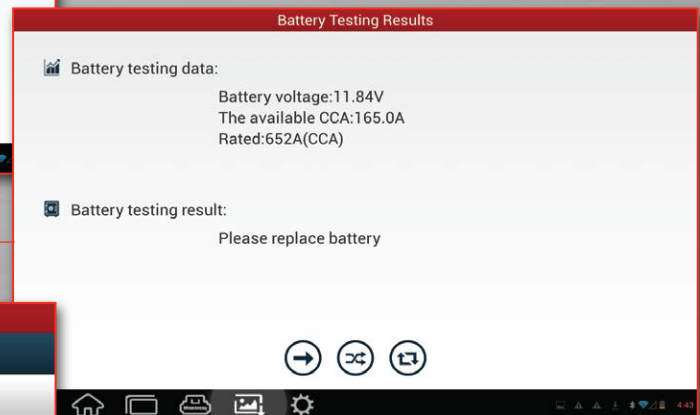

Standard Test Selection Menu

LAUNCH

When Ordering Your Batterybox Please Reference:
Part # 301020576

www.launchtechusa.com

p: 1-877-528-6249 • f: 562-463-1590
LAUNCH Tech USA Inc. • 1820 S. Milliken Ave. • Ontario, CA 91761

X-431 PAD II Not Included Must Be Purchased Separately
Equipment specifications and availability are subject to change without notice.