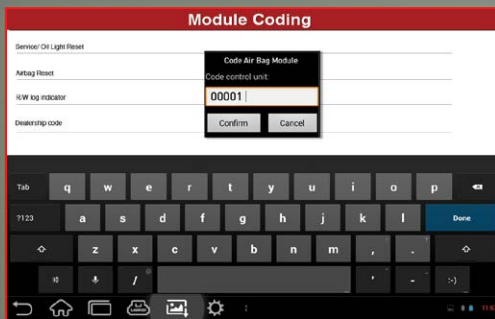

Module Coding & More