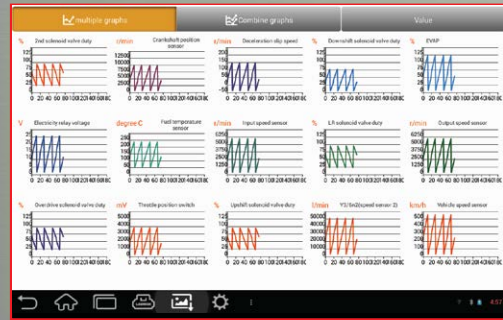

View Live Data Stream

Graph Live Data Stream

Module Coding & More

Guided Special Functions Based On Manufacturer

OE Level Asian, European & Domestic Coverage

Built to IP65 specifications, water proof drop-tested, dust-proof design